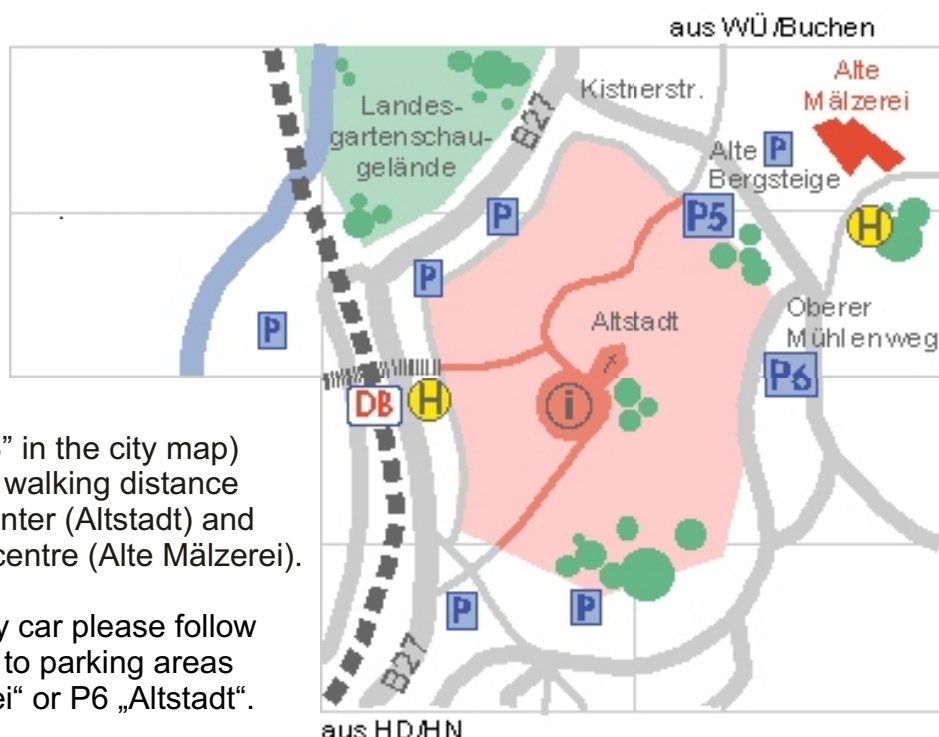

Mosbacher Kolloquien der GBM, Conference Centre “Alte Mälzerei”, Mosbach(Baden)

Alte Bergsteige 7, D-74821 Mosbach, Tel. +49 (0)6261 9292-0, www.maelzerei.de

By plane:

The nearest international airport is Frankfurt/Main. There are good train connections from Frankfurt airport to Mannheim / Heidelberg and from there to Mosbach (about 110 km). *Train connections (english version available) can be found at www.bahn.de.*

By train:

Mosbach (Baden) (www.mosbach.de) is located on the railway line Mannheim / Heidelberg - Neckarelz - Mosbach - Lauda - Würzburg, 3 km from Neckarelz (change the train in Neckarelz).

By car:

from Frankfurt / Heidelberg:
Motorway A6 exit Sinsheim - then B292 to Mosbach

from Stuttgart / Heilbronn:
A6 exit Neckarsulm - B27 to Mosbach

from Würzburg / Nürnberg:
A81 exit Osterburken - B 292 to Mosbach

In Mosbach:

The station ("DB" in the city map) is located within walking distance to the old city center (Altstadt) and the conference centre (Alte Mälzerei).

When arriving by car please follow the yellow signs to parking areas P5 „Alte Mälzerei“ or P6 „Altstadt“.